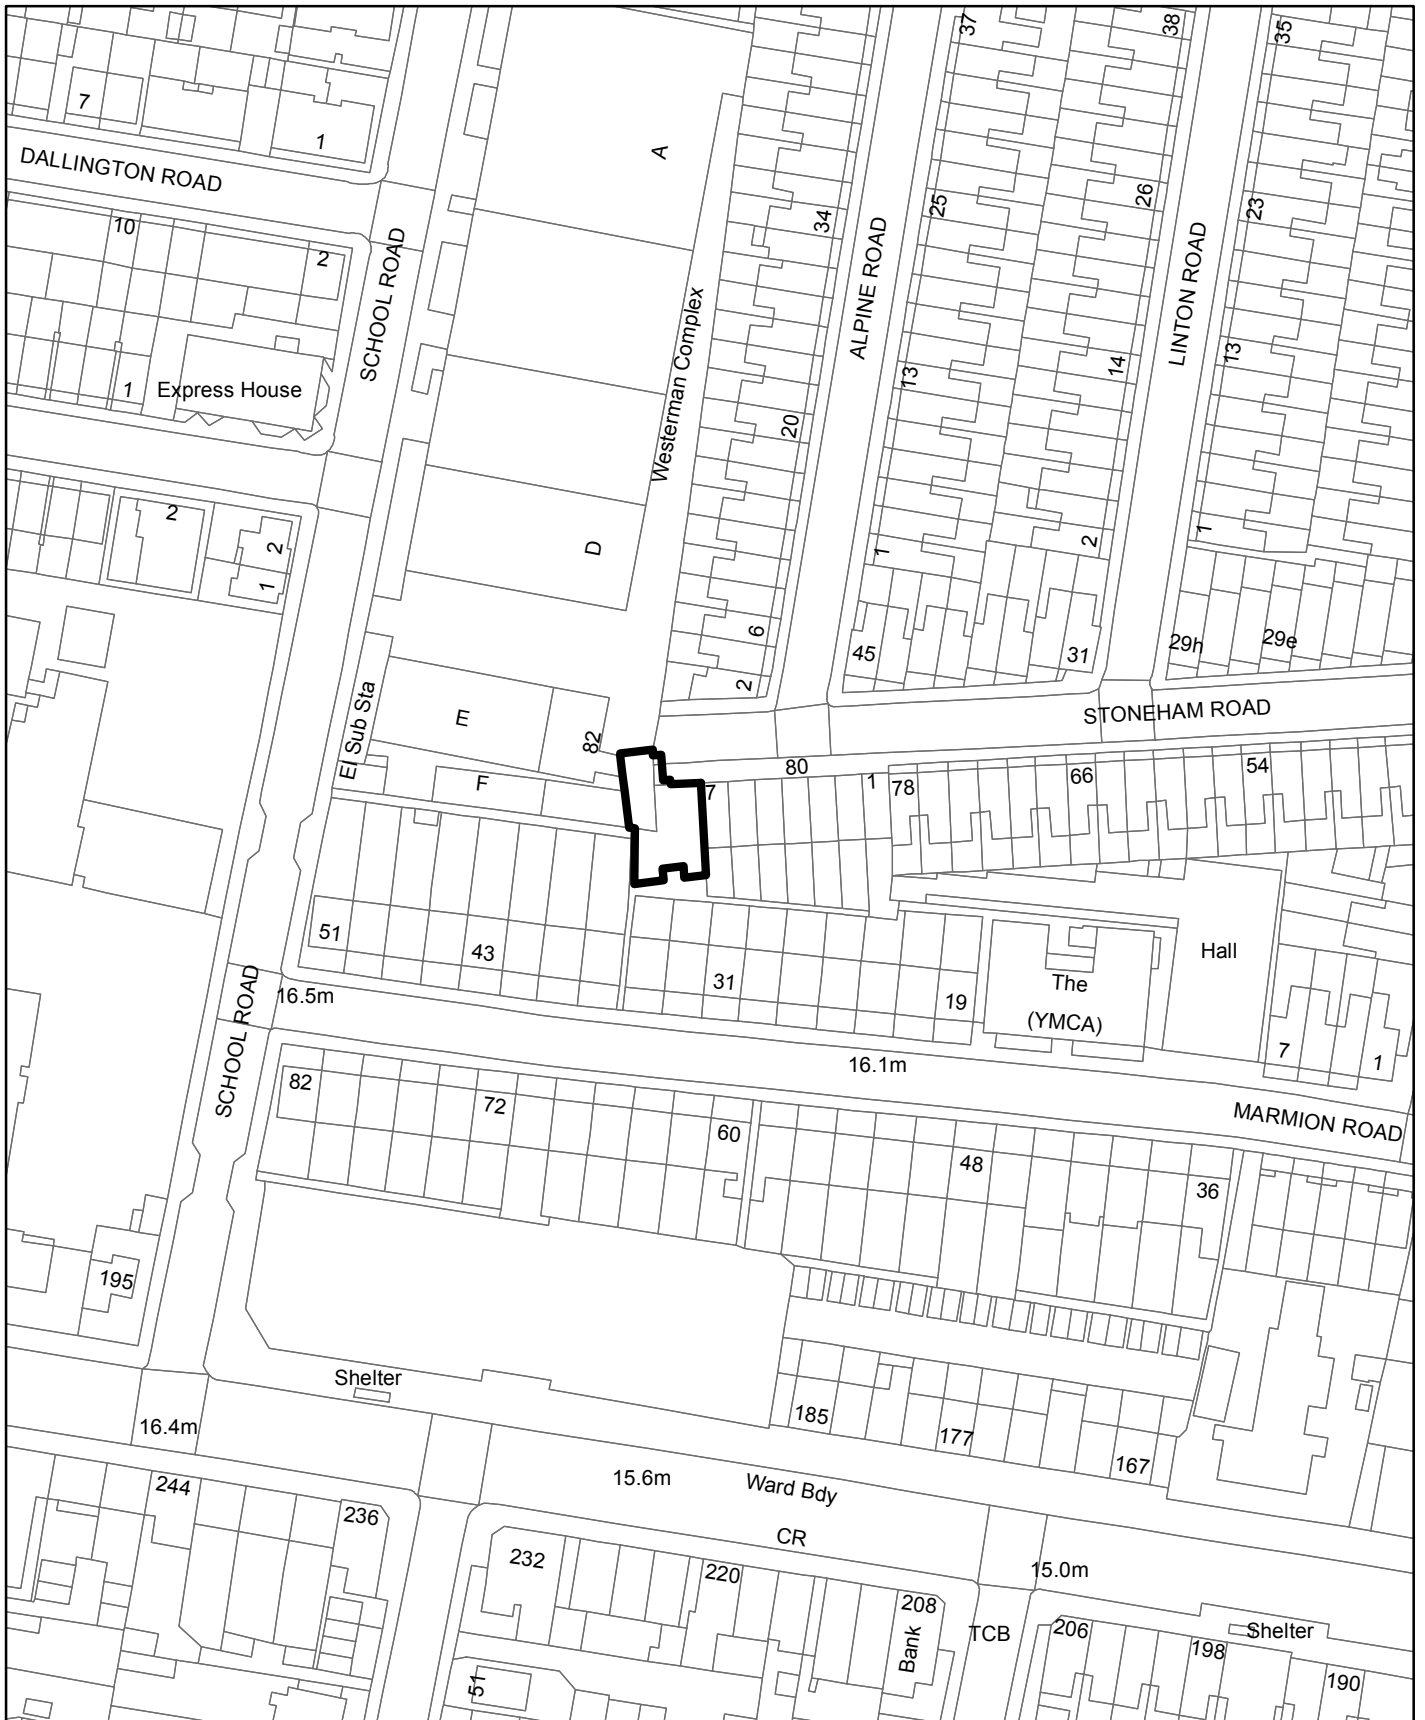

BH2017/00574 Stoneham Road, Hove

**Brighton & Hove
City Council**

Scale: 1:1,250